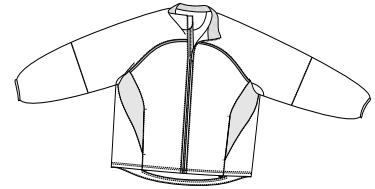

Ladies Velocity™ Jacket

PORT | AUTHORITY®

Front

Back

L774

- * 100% polyester double diamond dobby * Top-level moisture wicking
- * Reflective piping * Back vents * Underarm mesh
- * Cinch drop tail waist with toggles.

Care Instructions:

Machine wash cold with like color
Do not bleach Do not dry clean
Tumble dry low Cool iron as needed

Finished Measurements in Inches

Size	XS	S	M	L	XL	XXL	Plus 1X	Plus 2X
Chest	19.5	20.5	21.5	22.75	24.25	25.75	27.25	29.75
Body	25.25	26.25	27.25	28.25	29.25	29.75	30.25	31.25
Sleeve	27.5	28.5	29.5	30.5	30.75	31.25	31.75	31.75

Chest width measured 1" below arm hole. Body length measured from center back neck seam to hem.
Sleeve length measured from neck seam to hem.

Colors

	Atlantic Navy/Silver
	Dark Smoke/Black
	Light Pink/Silver
	Olive/Black