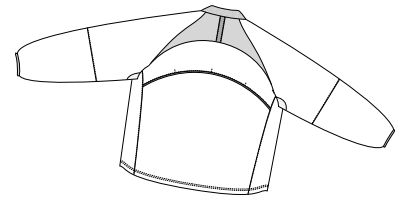

Ladies Velocity™ Jacket

PORT | AUTHORITY®

Front

Back

L774

- * 100% polyester double diamond dobby * Top-level moisture wicking
- * Reflective piping * Back vents * Underarm mesh
- * Cinch drop tail waist with toggles.

Care Instructions:

Machine wash cold with like color
Do not bleach Do not dry clean
Tumble dry low Cool iron as needed

Finished Measurements in Inches

Size	XS	S	M	L	XL	XXL	Plus 1X	Plus 2X
Chest	19.5	20.5	21.5	22.75	24.25	25.75	27.25	29.75
Body	25.25	26.25	27.25	28.25	29.25	29.75	30.25	31.25
Sleeve	27.5	28.5	29.5	30.5	30.75	31.25	31.75	31.75

Chest width measured 1" below arm hole. Body length measured from center back neck seam to hem.
Sleeve length measured from neck seam to hem.

Colors

	Atlantic Navy/Silver
	Dark Smoke/Black
	Light Pink/Silver
	Olive/Black